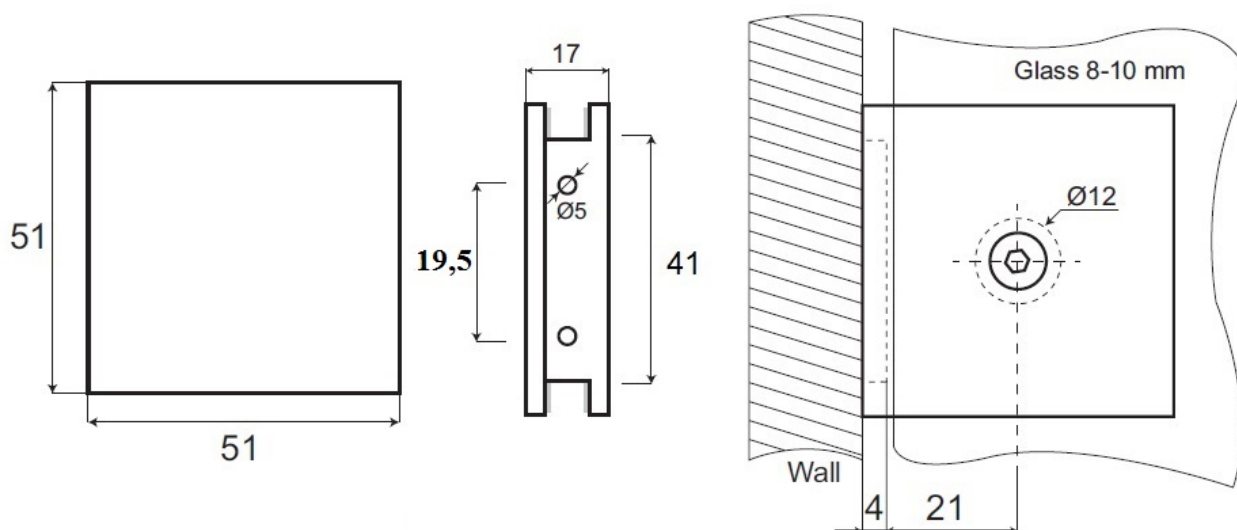

PRODUCT SHEET

Description:

Glass Clamp "Bern", 180DG, Alu-Look, Wall/Glass, 51x51x17mm, Square Corners, F/8-10mm Glass, Wall Mounted By 2 x $\varnothing 5$ mm, Screw Holes, Glass Mounted By $\varnothing 12$ mm Drilling, Brass Material

Item number:

15.23.704-1

Units	Box	Carton	HS Code	Barcode
Pcs.			8302419000	
				5704866447034

SISO A/S

Mileparken 11
DK-2740 Skovlunde
Denmark
VAT: DK 24786013

Phone +45 45 830 900

www.siso.dk
siso@siso.dk

Danske Bank
Nytorv Branch
Copenhagen
SWIFT: DABADKKK

Account no.
4180 3112 112936
IBAN Account
DK7230003112112936